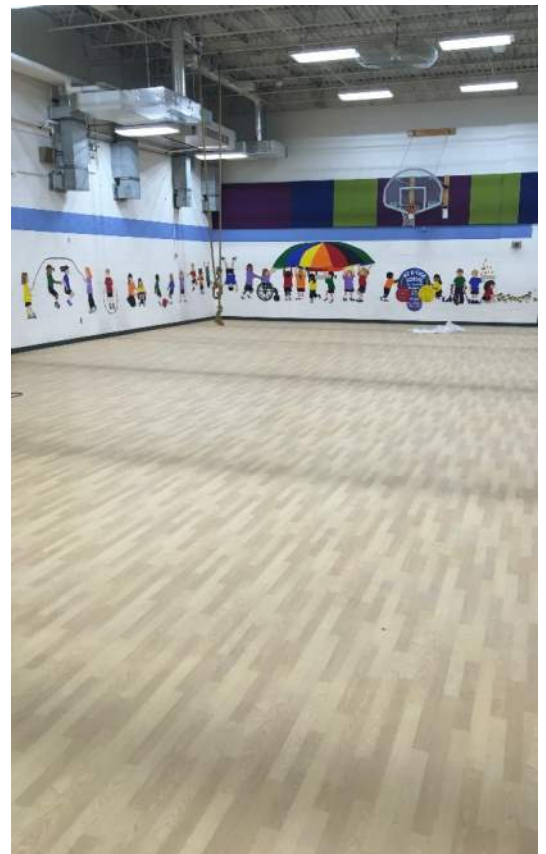

EXECUTIVE SUMMARY REPORT

WAUNAKEE SCHOOLS: HERITAGE ELEMENTARY

Lots of finishes went in this week in classroom C021. This includes casework installation, epoxy flooring, final painting and carpet.

Epoxy Flooring was set in lower level bathrooms B009 & B013 this week.

This "Sapphire Bright" ceramic tile color really looks sharp! This is toilet room C011C next to the shared resource area.

The new carpet with the lockers on floor two looks really nice. This area was punched out on Tuesday!