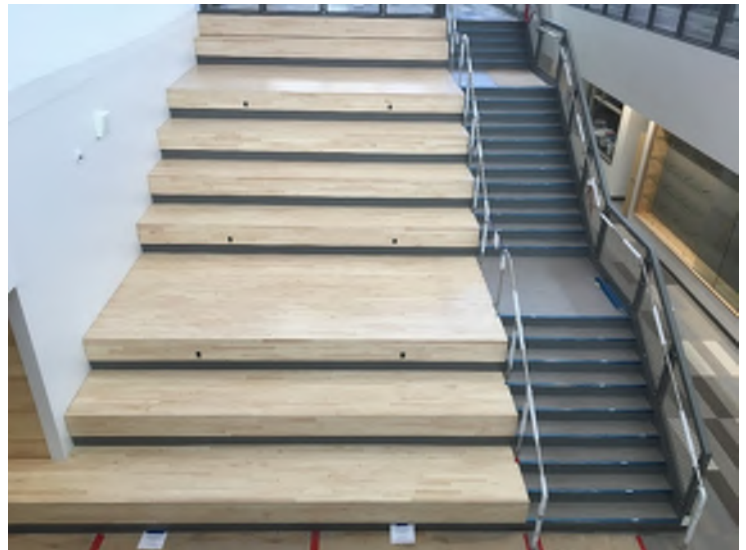

The Date Stone is set!

The social stair is complete! This area will be called the "Terrace".