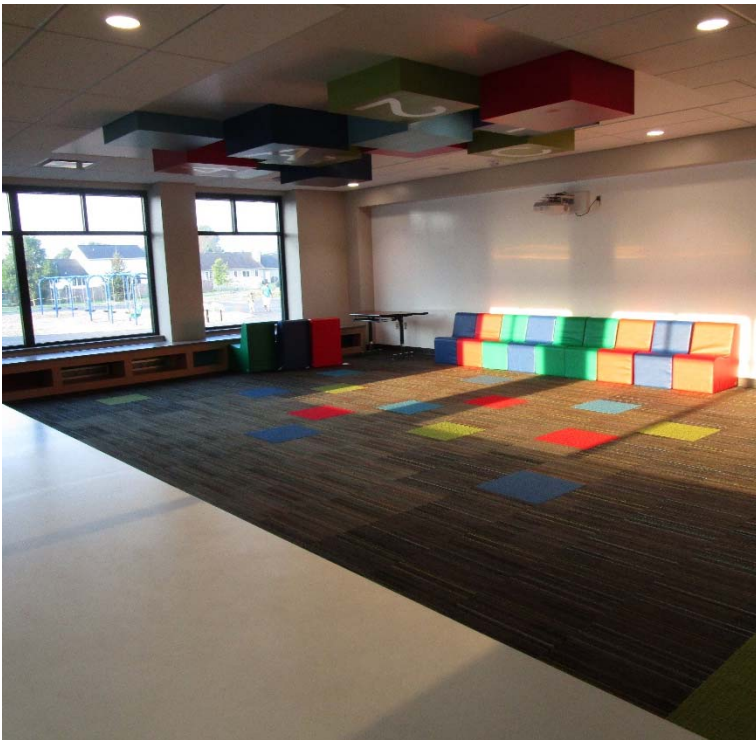

The Past Two Weeks

- SmartBoard Installation
- Paint touch-ups
- Punch-list completion
- Final Cleaning
- First Day of School

The new SmartBoards have been installed for interactive learning.

The cubbies are now stuffed with student's items such as mats for sitting, backpacks, shoes, and pencils!

Restroom in new addition.

Did you know? SMART (manufacturer of the SMART Board) created the world's first interactive whiteboard in 1991, which led to the first fully-integrated interactive projector with touch recognition in 2012.
<http://smarttech.com/us/About+SMART/About+SMART/Newsroom/Quick+facts+and+stats>

EXECUTIVE SUMMARY REPORT

WAUNAKEE SCHOOLS: PRAIRIE ELEMENTARY

Overall view of the addition, blacktop play area, and playgrounds.

The breakout space with some new furniture ready for use.

About 100 kids sharing the playground area and equipment before school on Thursday.